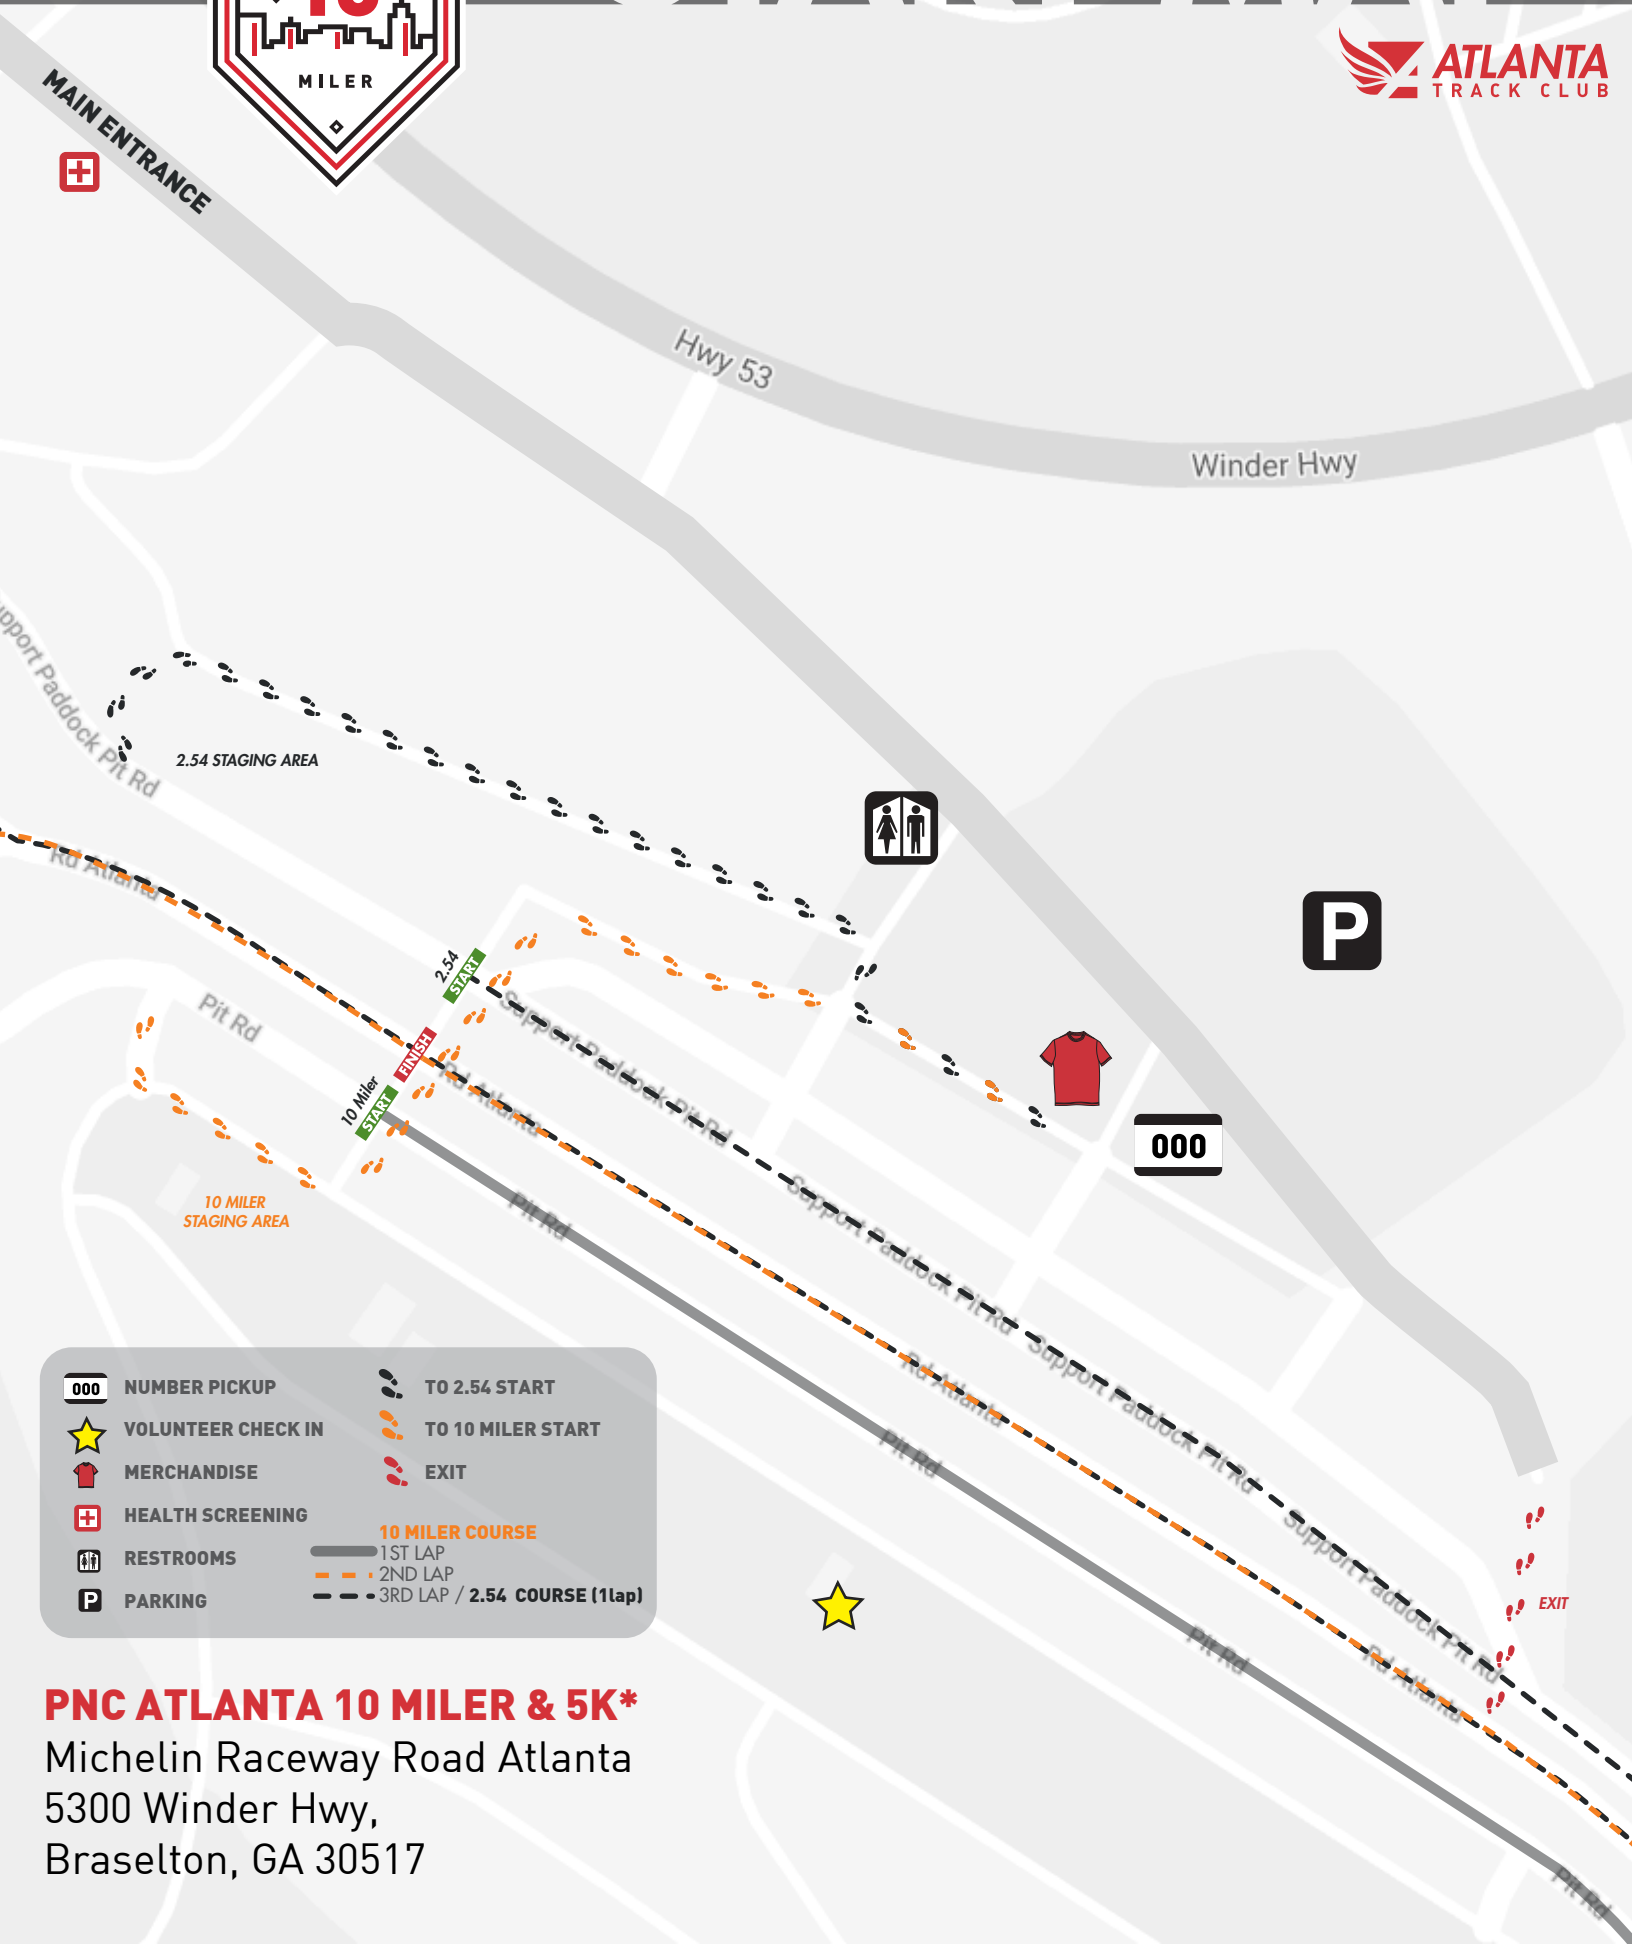

START MAP

	NUMBER PICKUP		TO 2.54 START
	VOLUNTEER CHECK IN		TO 10 MILER START
	MERCHANDISE		EXIT
	HEALTH SCREENING	10 MILER COURSE	
	RESTROOMS		1ST LAP
	PARKING		2ND LAP
			3RD LAP / 2.54 COURSE (1lap)

PNC ATLANTA 10 MILER & 5K*
 Michelin Raceway Road Atlanta
 5300 Winder Hwy,
 Braselton, GA 30517